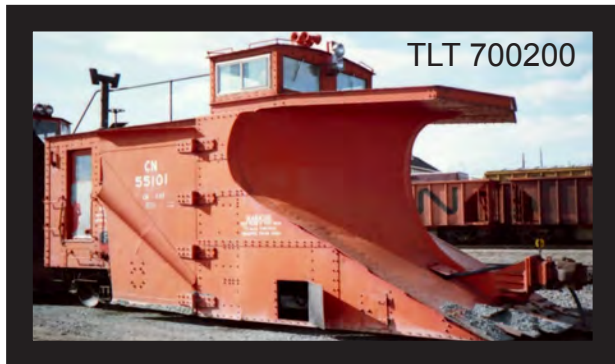

TRUE LINE TRAINS

QUALITY BEYOND COMPARE

HO SCALE

TLT 700200

HO SCALE CN SNOW PLOW WITH KADEE #158 COUPLERS, CORRECT TRUCKS, CORRECT PLOW CONTOUR, REAL CHAIN, OUR CODE 88 STAINLESS STEEL WHEEL SETS, DETAILED UNDER BODY AND LIGHTS & SOUND...yes, sound.

Did we mention that the unit also features operational wings?

- ___ TLT 700200 CN HO SNOW PLOW w/ DCC #55101, RED & WHITE LETTERING
- ___ TLT 700201 CN HO SNOW PLOW w/ DCC #55413, TEFLON SCHEME*
- ___ TLT 700202 ACR HO SNOW PLOW w/ DCC #10105, BLACK SCHEME
- ___ TLT 700203 ACR HO SNOW PLOW w/ DCC #10105, RED SCHEME
- ___ TLT 700204 NBEC HO SNOW PLOW w/ DCC #55419, RED w/ WHITE LETTER*
- ___ TLT 700205 ONR HO SNOW PLOW w/ PROGRESSIVE LOGO #555*
- ___ TLT 700206 ONR HO SNOW PLOW w/o PROGRESSIVE LOGO #559*
- ___ TLT 700207 PGE HO SNOW PLOW #6002*
- ___ TLT 700208 BCOL HO SNOW PLOW #996006*
- ___ TLT 700209 CN HO SNOW PLOW w/ DCC, KIT